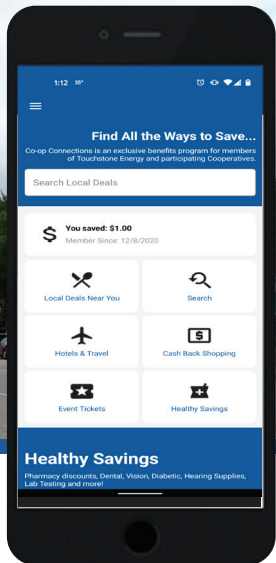

FIND ALL THE BEST DEALS IN THE AREA

The One Card That Dese It All. SM
Co-op Connections App

EXCITING THINGS ARE HAPPENING AT CO-OP CONNECTIONS®!

We're pleased to share with you that Co-op Connections® recently re-vamped their website and mobile app, making it easier than ever to find local deals in Southeast Minnesota.

From ice cream to fast food and oil changes to mall shopping, their expanded offerings ensure you'll find something to help you save money. On the app, when you click 'Local Deals Near You' the app can now deliver results based on your exact location!