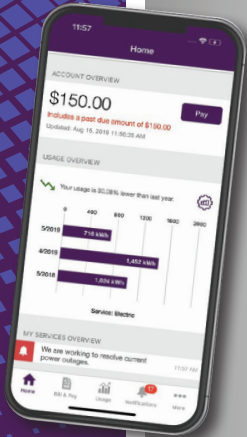

smart
COMMUNICATION

Simplify your life. Pay online safely and securely.

- ▶ Account management at your fingertips.
- ▶ Pay your bill online using a bank account or credit card.
- ▶ View detailed account info and energy usage.